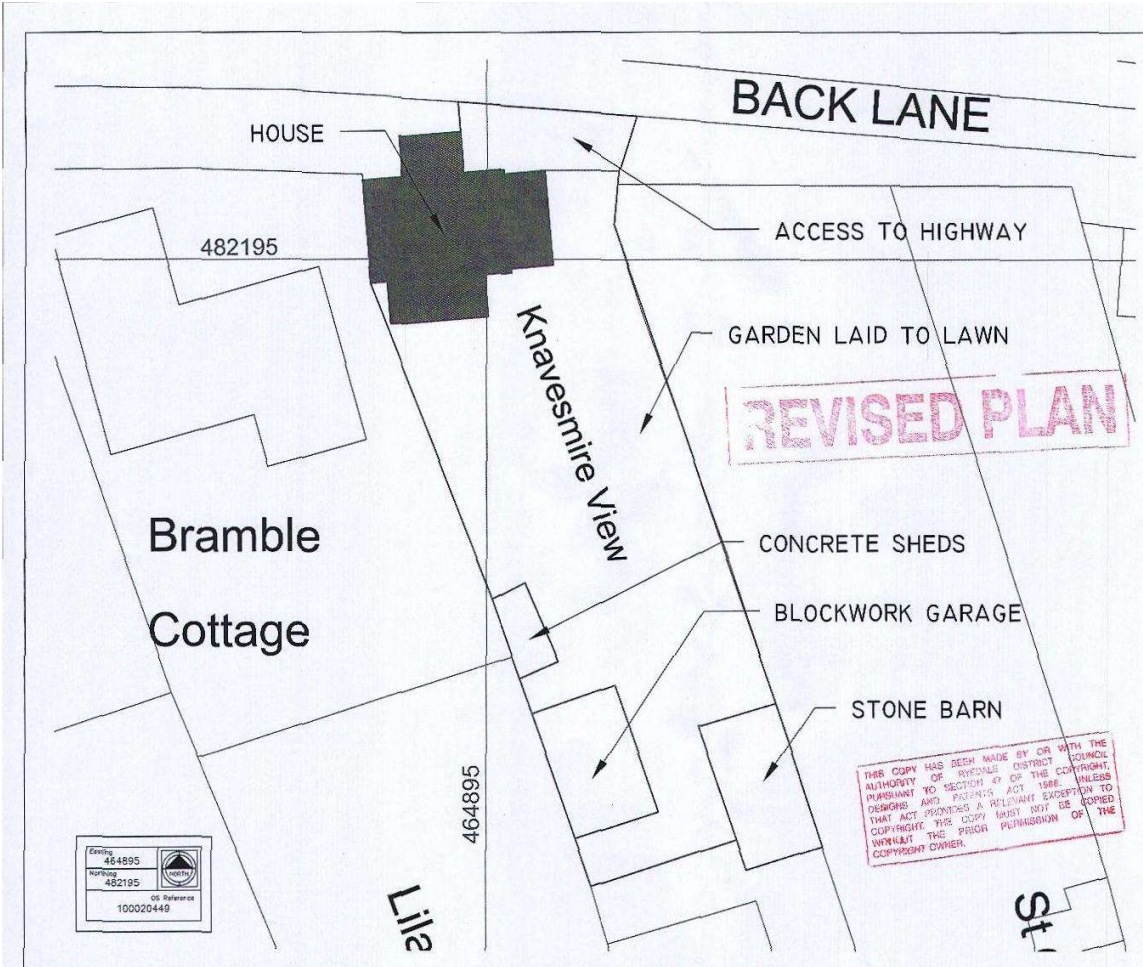

A	01.04.05	ISSUED TO LPA	PS
B	02.05.05	REVISION	APR 12 2005

MOLIORGREEN
architecture

THE OLD CHAPEL
TINLEY GARTH
KIRKBYHOORSIDE
NORTH YORKSHIRE
YORK - YO42 6AR

01751-433512
enquiries@moliorgreen.co.uk
www.moliorgreen.co.uk

STATUS:	APPROVAL
CLIENT:	MRS E SYLVIA ANDREWS
SITE:	KNAVESMIRE VIEW HAROME
PROJECT:	EXTENSION
TITLE:	BLOCK PLAN PROPOSED
DATE:	PGS: - DWT: - DWL: -
DATE:	FEB 15 SCALE: 1:200 SHEET: A3
DATE:	0904_04 DATE REC: SHI REV: A

Existing	464895	
Proposed	482195	
OS Reference 100020449